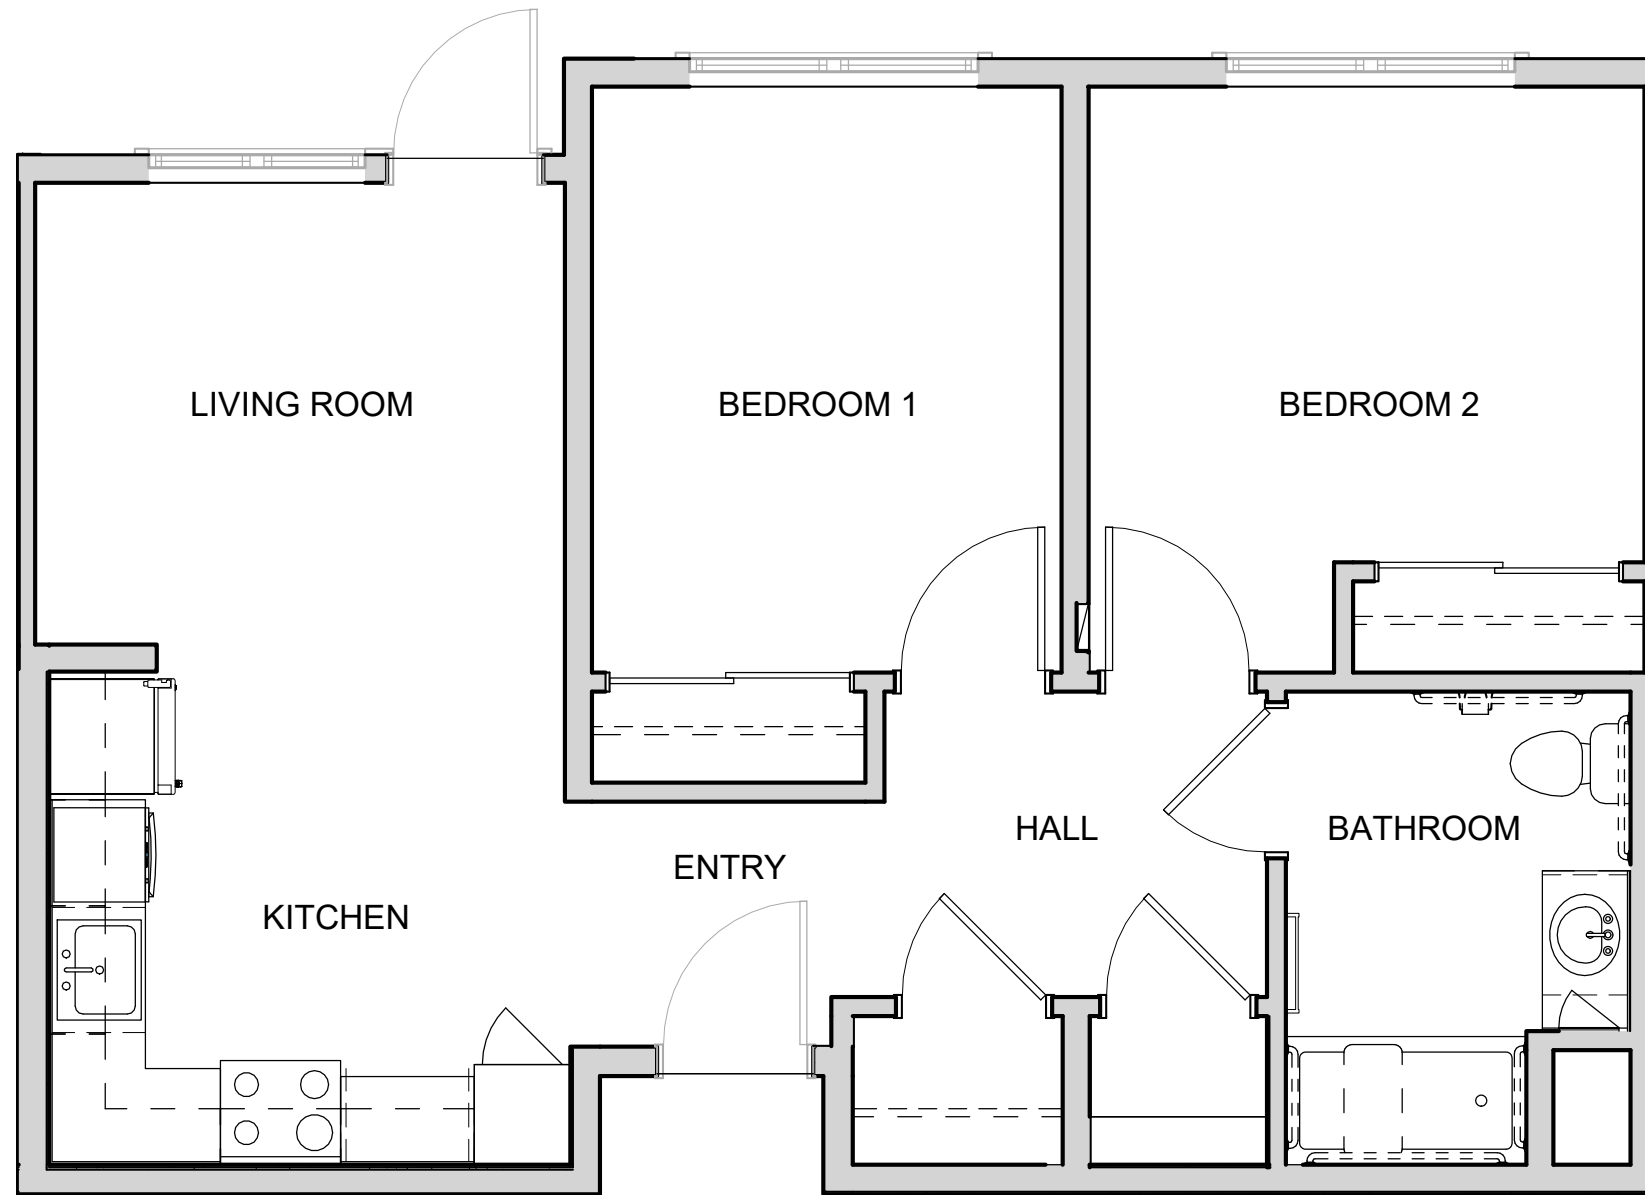

**UNIT 1B ± 420 S.F.**  
ROSEFIELD VILLAGE

**DAHLIN**

SCALE: 1/4" = 1'-0"

The scale bar is a horizontal line with tick marks at 1, 2, 4, and 8 units. Below the bar are two horizontal lines of varying lengths, likely representing different scale options or design elements.

**UNIT 1B ± 520 S.F.**  
ROSEFIELD VILLAGE

**DAHLIN**

1 2 4 8  
SCALE: 1/4" = 1'-0"

**UNIT 2B ± 785 S.F.**  
ROSEFIELD VILLAGE

**DAHLIN**

1 2 4 8  
SCALE: 1/4" = 1'-0"

---

---

---

**UNIT 2B ± 800 S.F.**  
ROSEFIELD VILLAGE

**DAHLIN**

1 2 4 8  
SCALE: 1/4" = 1'-0"

**UNIT 3B ± 1,090 S.F.**  
 ROSEFIELD VILLAGE

**DAHLIN**

1 2 4 8  
 SCALE: 1/4" = 1'-0"