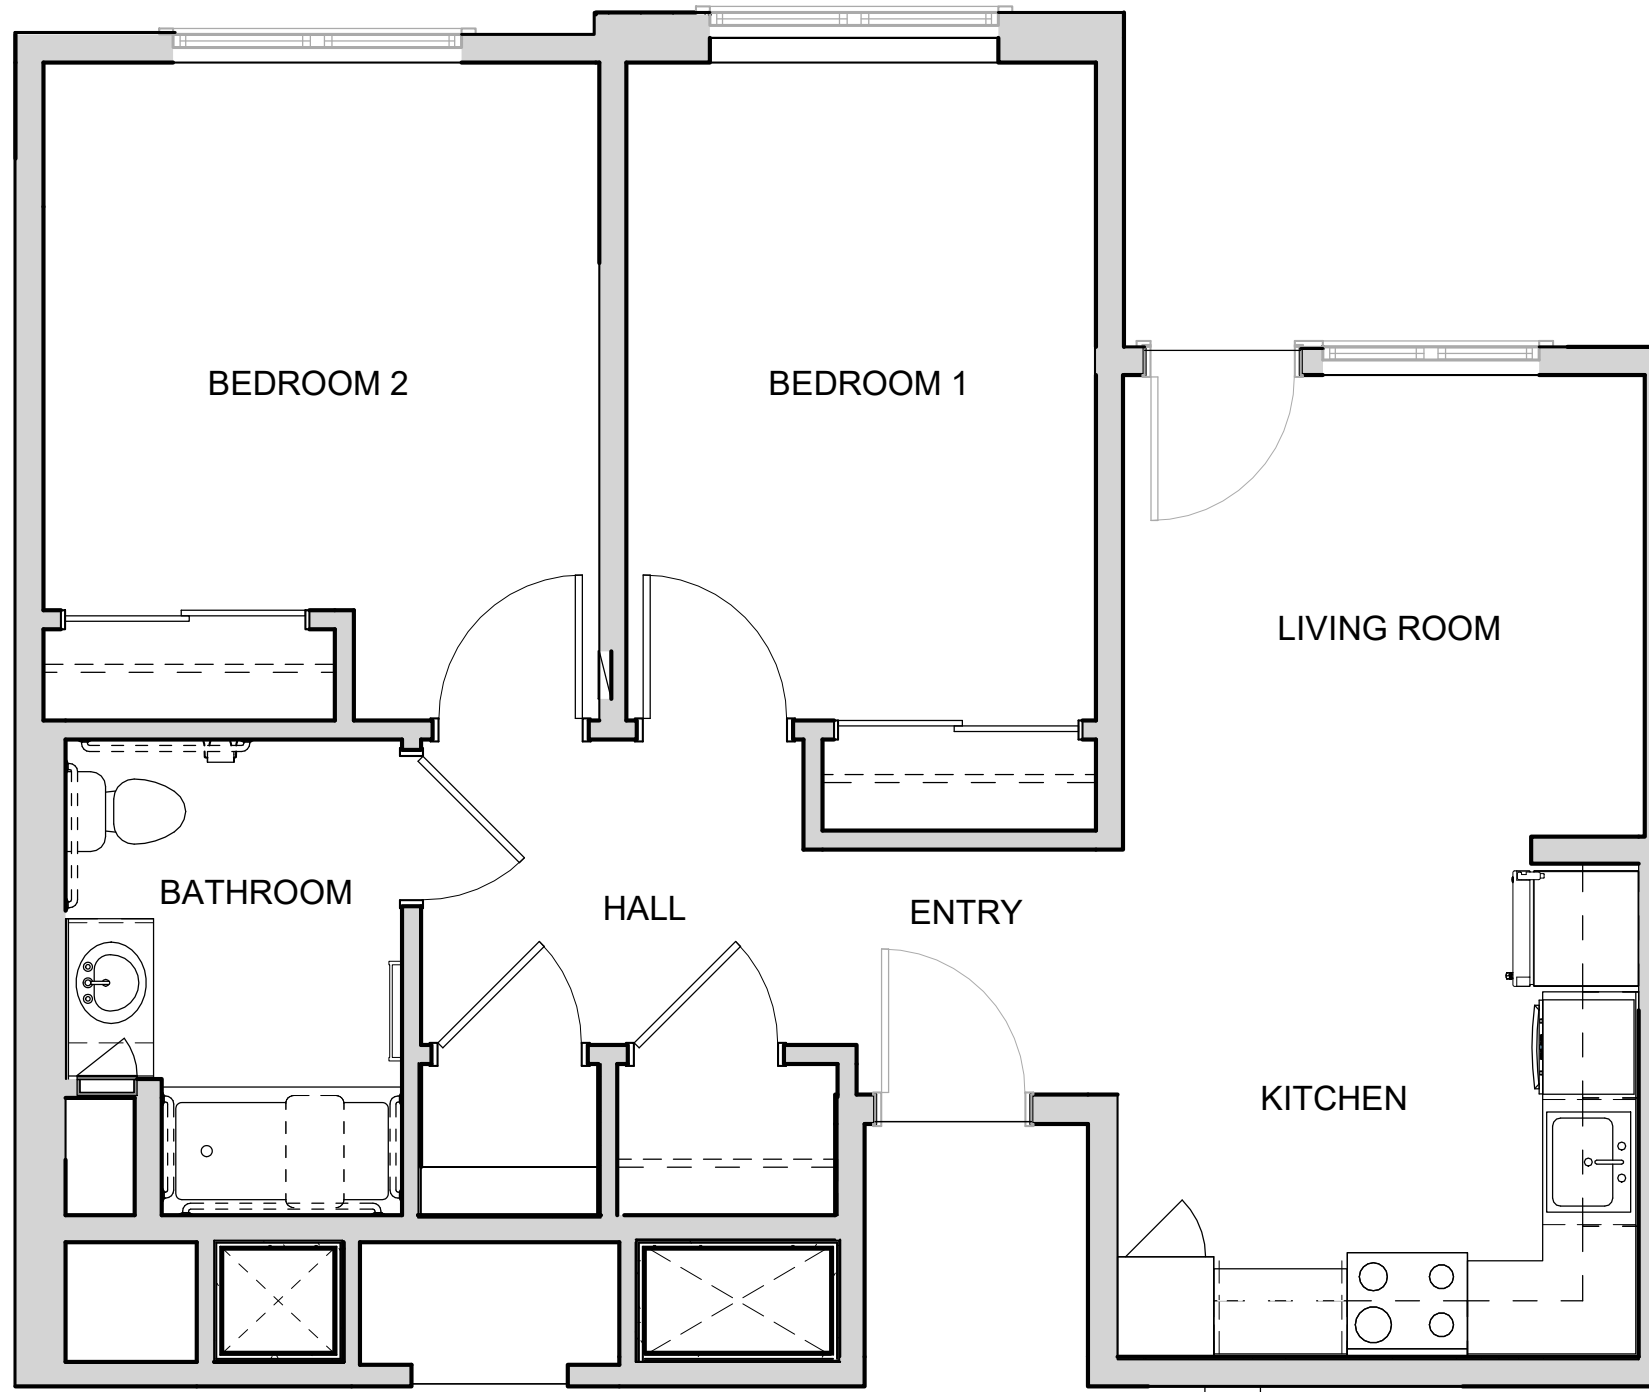

**UNIT 1B ± 420 S.F.**  
ROSEFIELD VILLAGE

**DAHLIN**

SCALE: 1/4" = 1'-0"

The scale bar is a horizontal line with tick marks at 1, 2, 4, and 8 units. Below the bar are two horizontal lines of varying lengths, likely representing different scale options or design elements.

**UNIT 1B ± 520 S.F.**  
ROSEFIELD VILLAGE

**DAHLIN**

1 2 4 8  
SCALE: 1/4" = 1'-0"

**UNIT 2B ± 785 S.F.**  
ROSEFIELD VILLAGE

**DAHLIN**

1 2 4 8  
SCALE: 1/4" = 1'-0"

---

---

---

**UNIT 2B ± 800 S.F.**  
ROSEFIELD VILLAGE

**DAHLIN**

1 2 4 8  
SCALE: 1/4" = 1'-0"

**UNIT 3B ± 1,090 S.F.**  
 ROSEFIELD VILLAGE

**DAHLIN**

1 2 4 8  
 SCALE: 1/4" = 1'-0"