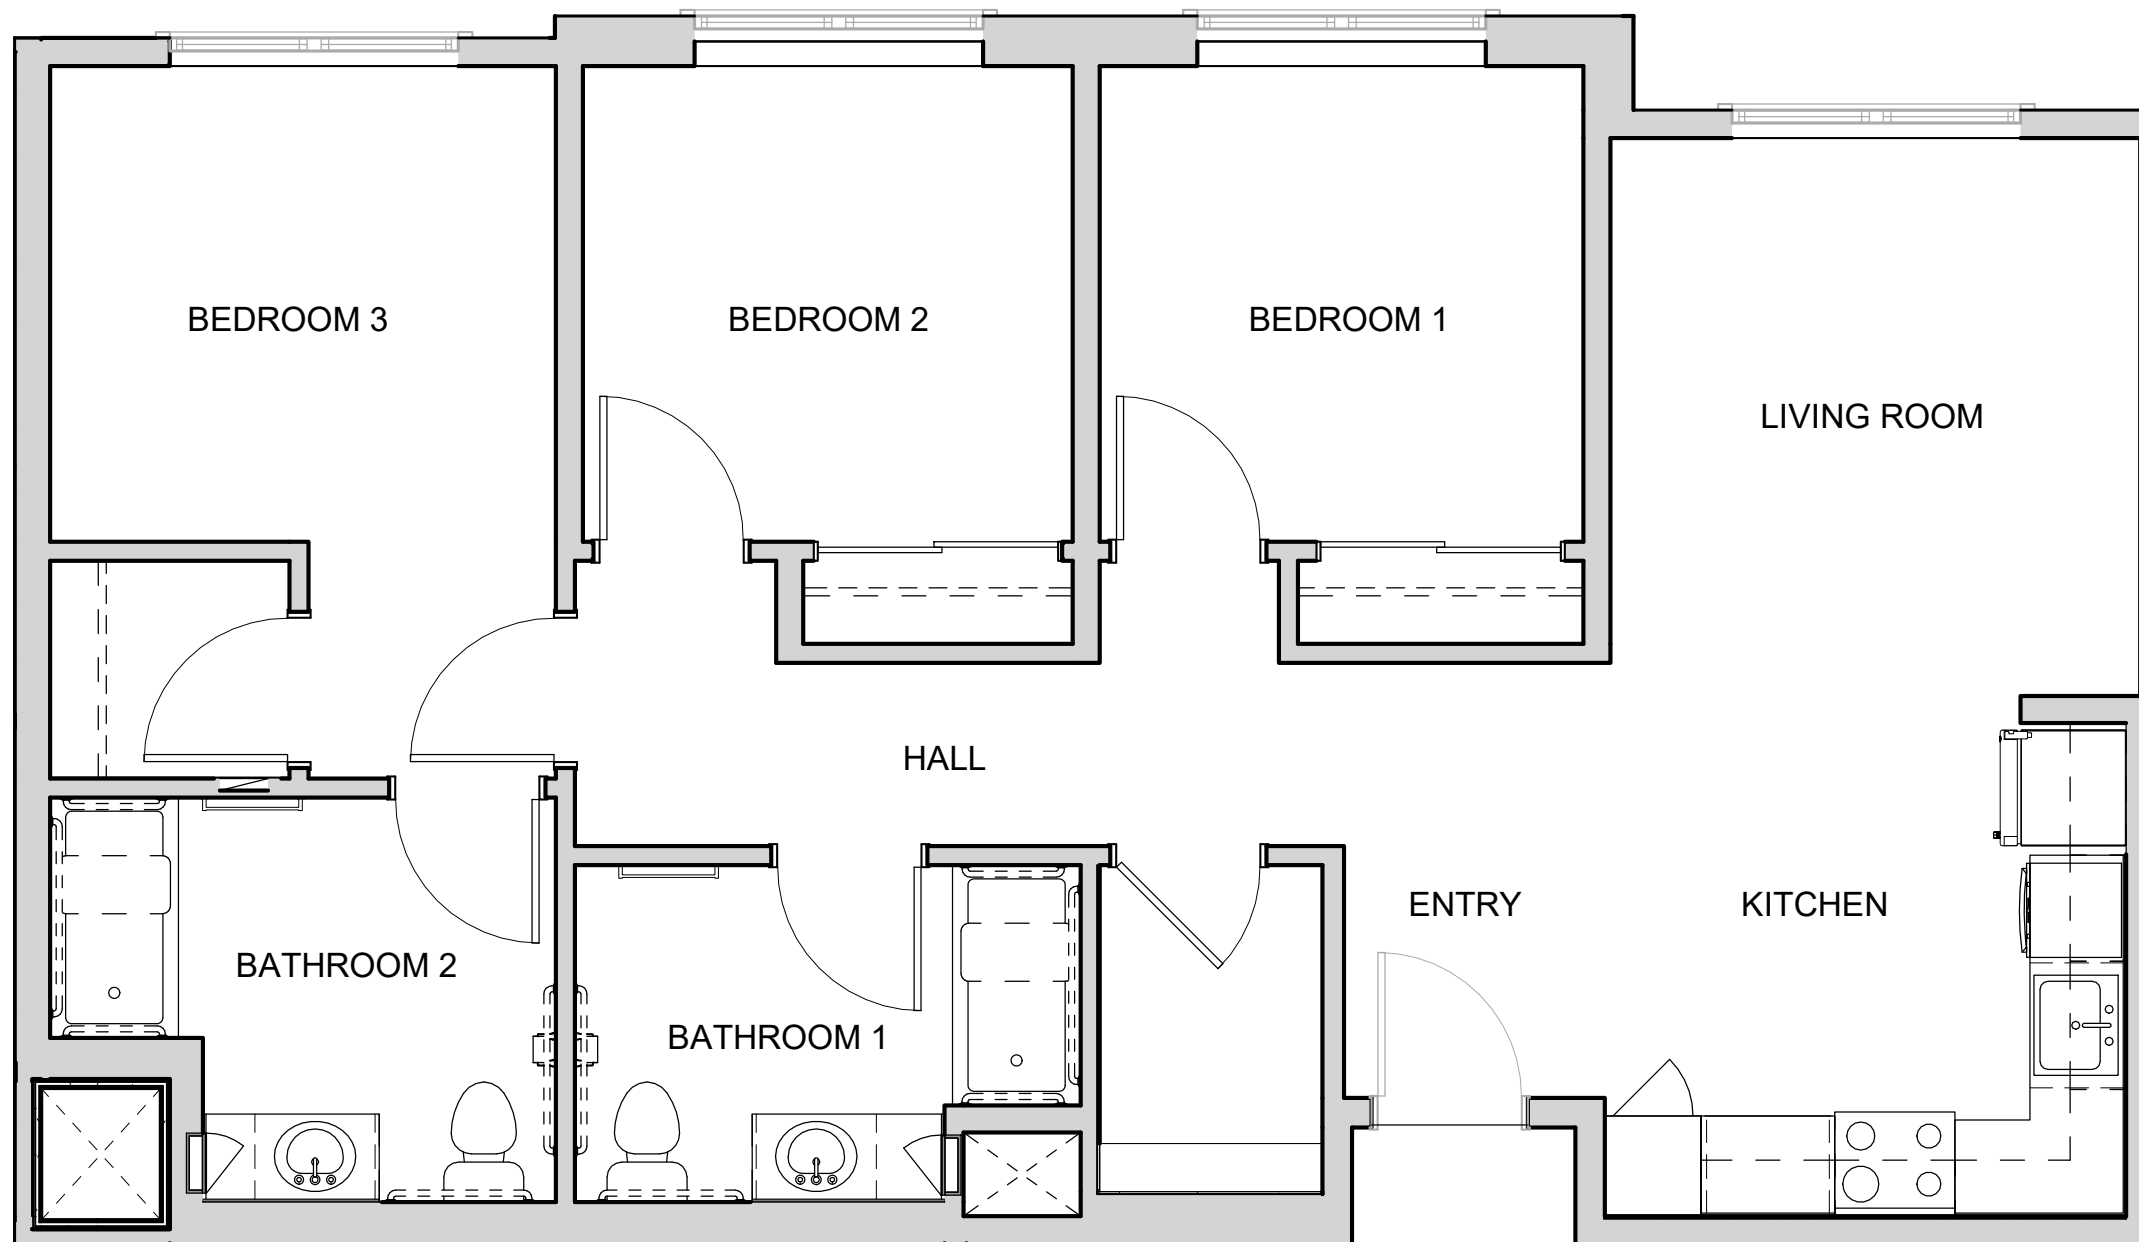

**UNIT 1B ± 420 S.F.**  
ROSEFIELD VILLAGE

**DAHLIN**

SCALE: 1/4" = 1'-0"

The scale bar is a horizontal line with tick marks at 1, 2, 4, and 8 units. Below the bar are two horizontal lines of varying lengths, likely representing different scale options or design elements.

**UNIT 1B ± 520 S.F.**  
ROSEFIELD VILLAGE

**DAHLIN**

1 2 4 8  
SCALE: 1/4" = 1'-0"

**UNIT 2B ± 785 S.F.**  
ROSEFIELD VILLAGE

**DAHLIN**

1 2 4 8  
SCALE: 1/4" = 1'-0"

---

---

---

**UNIT 2B ± 800 S.F.**  
ROSEFIELD VILLAGE

**DAHLIN**

1 2 4 8  
SCALE: 1/4" = 1'-0"

**UNIT 3B ± 1,090 S.F.**  
 ROSEFIELD VILLAGE

**DAHLIN**

1 2 4 8  
 SCALE: 1/4" = 1'-0"