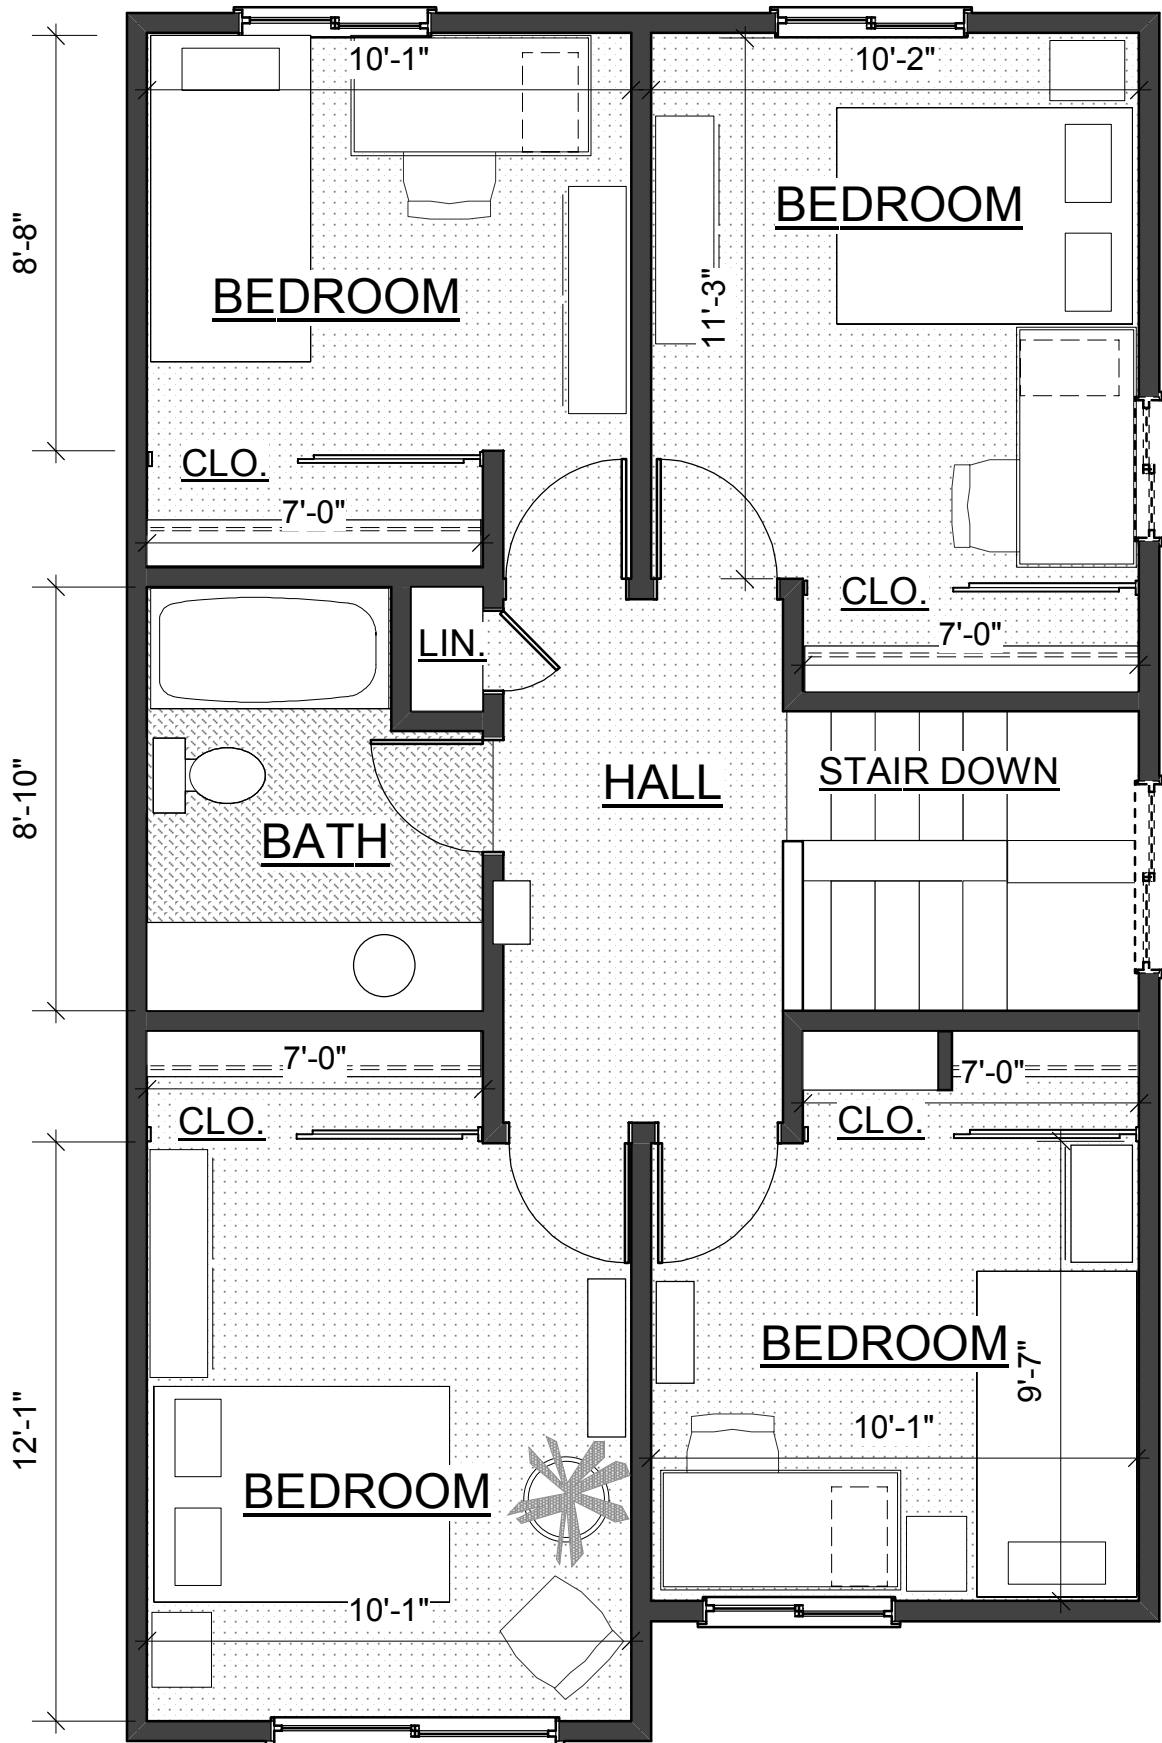

ONE BEDROOM

INTERIOR AREA: 576 FT.
DECK 66 SQ. FT.

ESPERANZA

TWO BEDROOM 1st FLOOR

INTERIOR AREA: 888 SQ. FT.
 1st FLOOR: 420 SQ. FT.
 2nd FLOOR 468 sq. ft

ESPERANZA

TWO BEDROOM 2nd FLOOR

INTERIOR AREA: 888 SQ. FT.
 1st FLOOR: 420 SQ. FT.
 2nd FLOOR 468 sq. ft

ESPERANZA

FIVE BEDROOM 1st FLOOR

INTERIOR AREA: 1,569 SQ. FT.
 1st FLOOR: 845 SQ. FT.
 2nd FLOOR 724 sq. ft

ESPERANZA

FIVE BEDROOM 2nd FLOOR

INTERIOR AREA: 1,569 SQ. FT.

1st FLOOR: 845 SQ. FT.

2nd FLOOR 724 sq. ft

ESPERANZA

THREE BEDROOM
2nd FLOOR
MIRROR

INTERIOR AREA: 1,084 SQ. FT.
 1st FLOOR: 534 SQ. FT.
 2nd FLOOR 550 sq. ft

ESPERANZA

FOUR BEDROOM

1st FLOOR

MIRROR

INTERIOR AREA: 1,354 SQ. FT.
 1st FLOOR: 630 SQ. FT.
 2nd FLOOR 724 sq. ft

ESPERANZA

INTERIOR AREA: 1,354 SQ. FT.
 1st FLOOR: 630 SQ. FT.
 2nd FLOOR 724 sq. ft

FOUR BEDROOM
2nd FLOOR MIRROR *ESPERANZA*