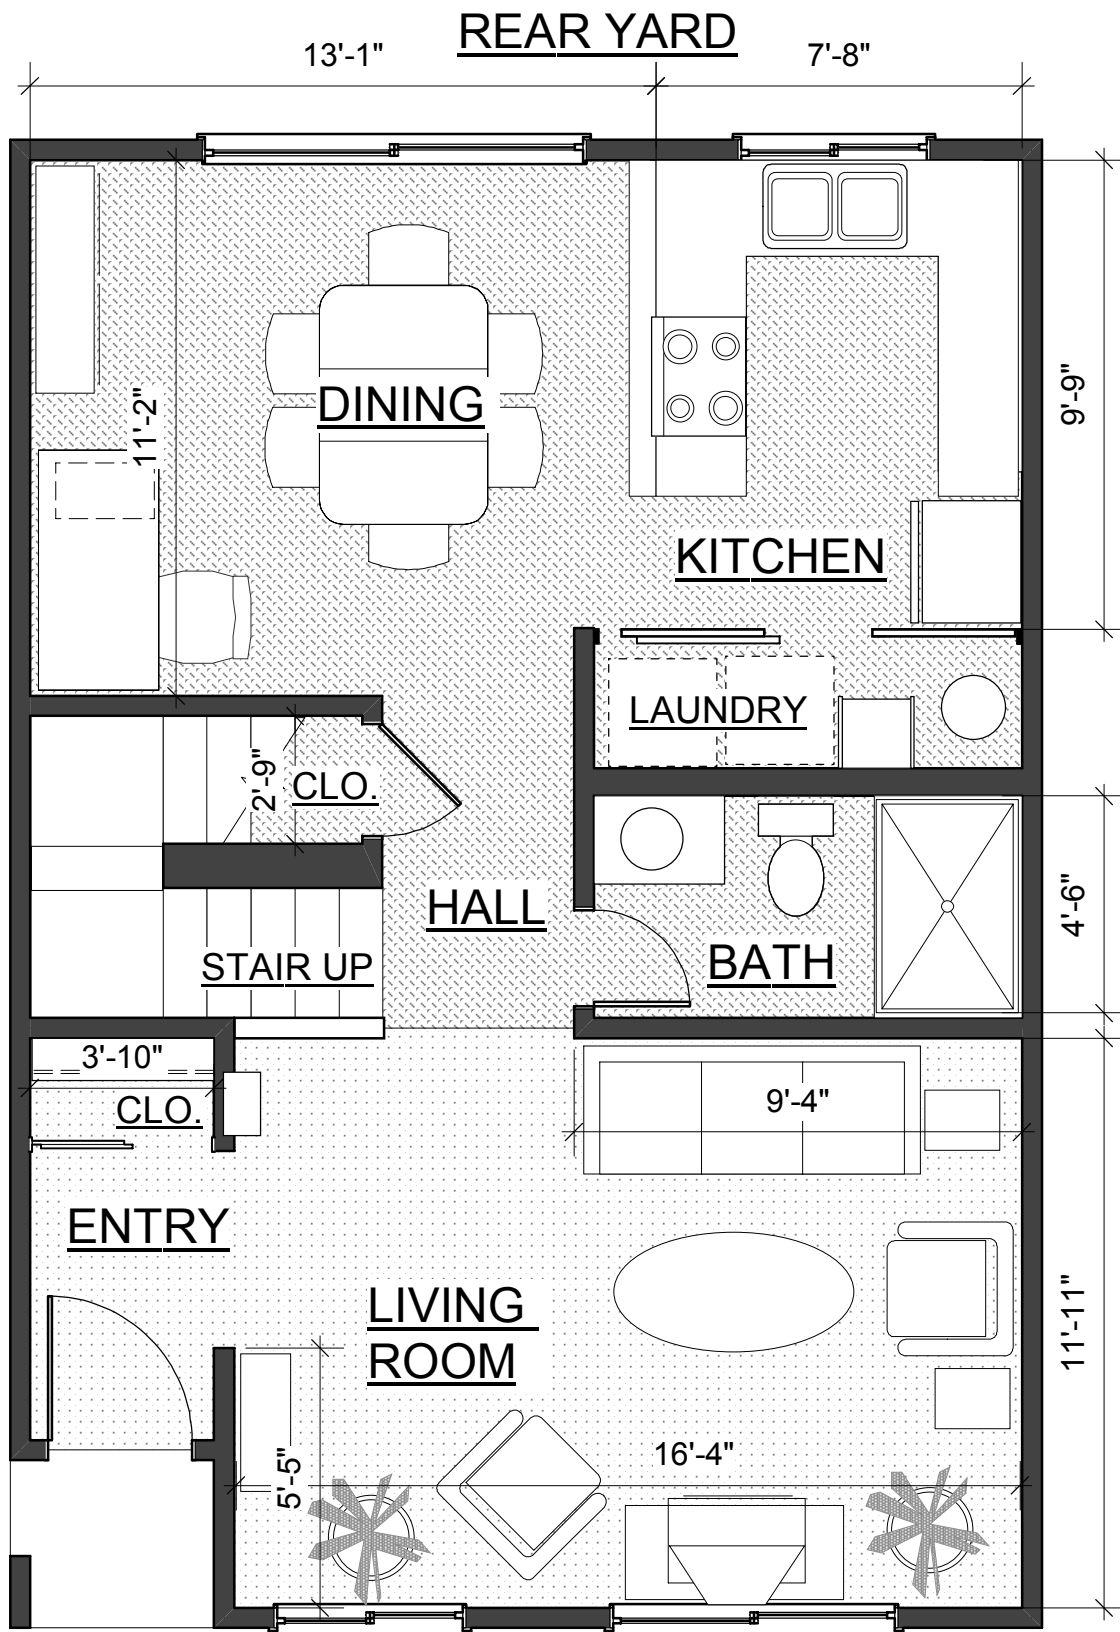

ONE BEDROOM

INTERIOR AREA: 576 FT.
DECK 66 SQ. FT.

ESPERANZA

TWO BEDROOM 1st FLOOR

INTERIOR AREA: 888 SQ. FT.
 1st FLOOR: 420 SQ. FT.
 2nd FLOOR 468 sq. ft

ESPERANZA

TWO BEDROOM 2nd FLOOR

INTERIOR AREA: 888 SQ. FT.
 1st FLOOR: 420 SQ. FT.
 2nd FLOOR 468 sq. ft

ESPERANZA

THREE BEDROOM 1st FLOOR

INTERIOR AREA: 1,084 SQ. FT.
 1st FLOOR: 534 SQ. FT.
 2nd FLOOR 550 sq. ft

ESPERANZA

THREE BEDROOM 2nd FLOOR

INTERIOR AREA: 1,084 SQ. FT.
 1st FLOOR: 534 SQ. FT.
 2nd FLOOR 550 sq. ft

ESPERANZA

FOUR BEDROOM 1st FLOOR

INTERIOR AREA: 1,354 SQ. FT.
 1st FLOOR: 630 SQ. FT.
 2nd FLOOR 724 sq. ft

ESPERANZA

FOUR BEDROOM 2nd FLOOR

INTERIOR AREA: 1,354 SQ. FT.

1st FLOOR: 630 SQ. FT.

2nd FLOOR 724 sq. ft

ESPERANZA

FIVE BEDROOM 1st FLOOR

INTERIOR AREA: 1,569 SQ. FT.
 1st FLOOR: 845 SQ. FT.
 2nd FLOOR 724 sq. ft

ESPERANZA

FIVE BEDROOM 2nd FLOOR

INTERIOR AREA: 1,569 SQ. FT.

1st FLOOR: 845 SQ. FT.

2nd FLOOR 724 sq. ft