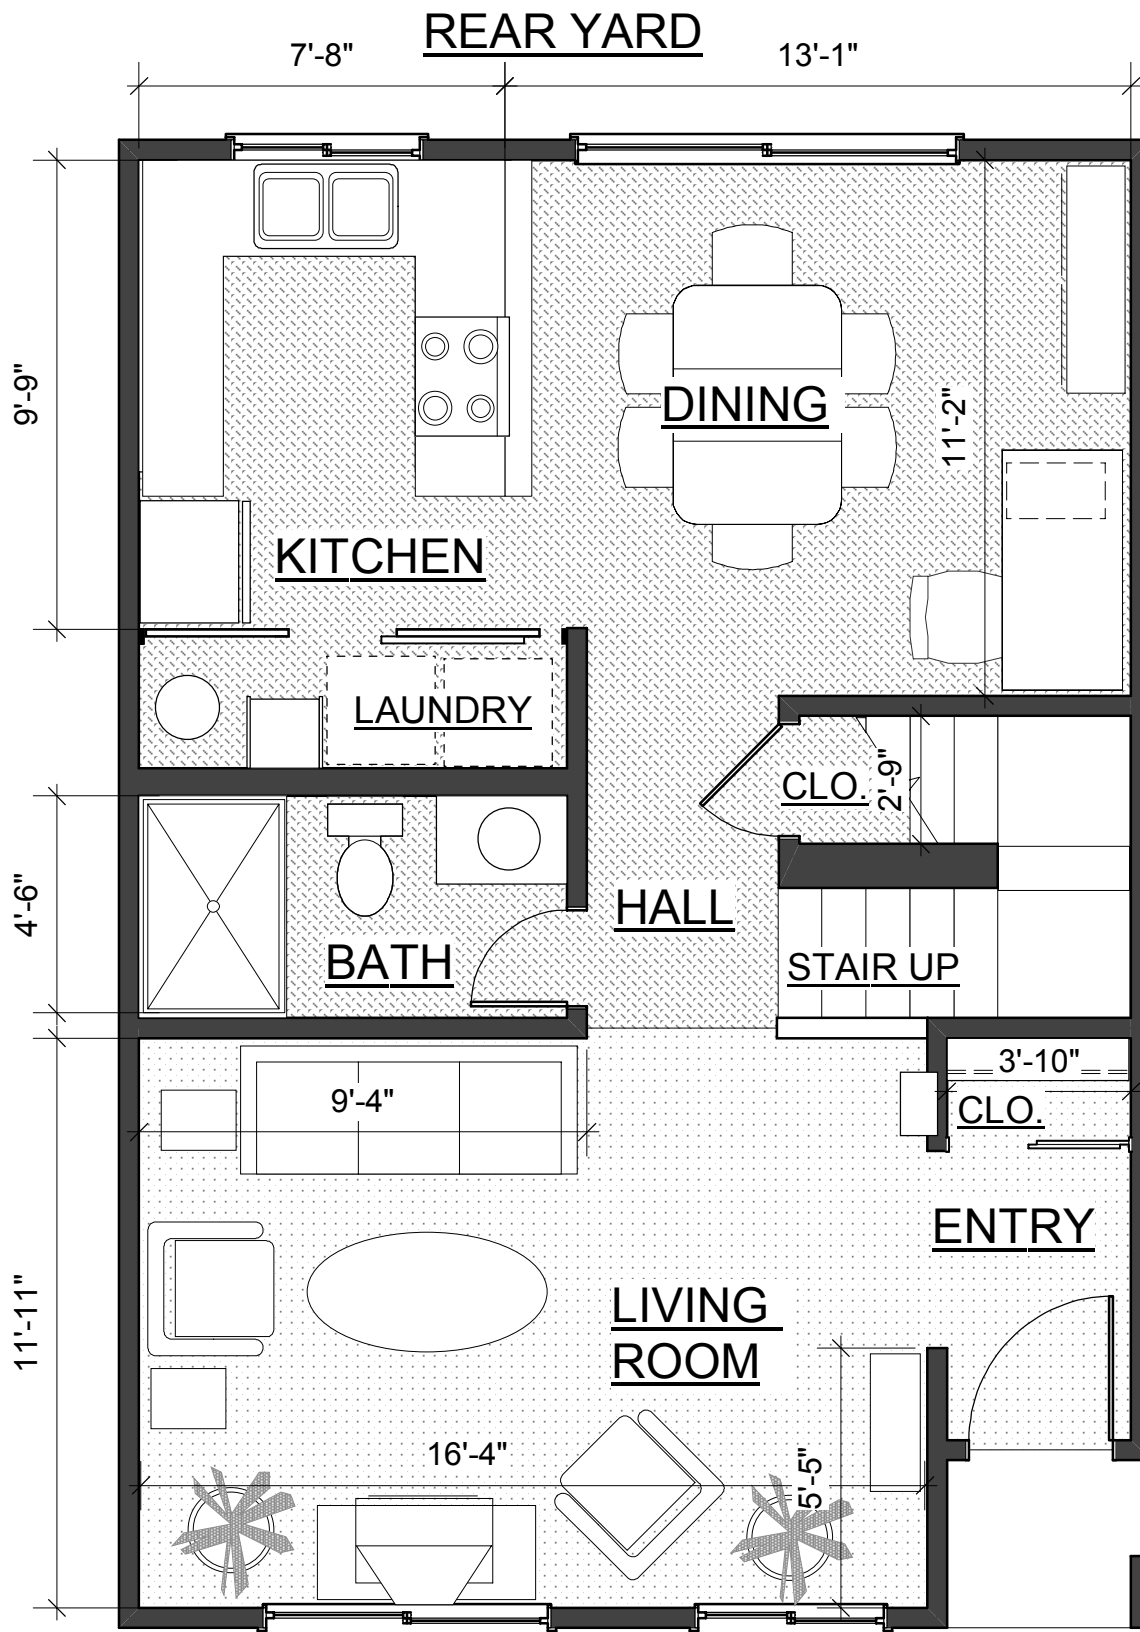

FOUR BEDROOM

1st FLOOR

MIRROR

INTERIOR AREA: 1,354 SQ. FT.
1st FLOOR: 630 SQ. FT.
2nd FLOOR 724 sq. ft

ESPERANZA