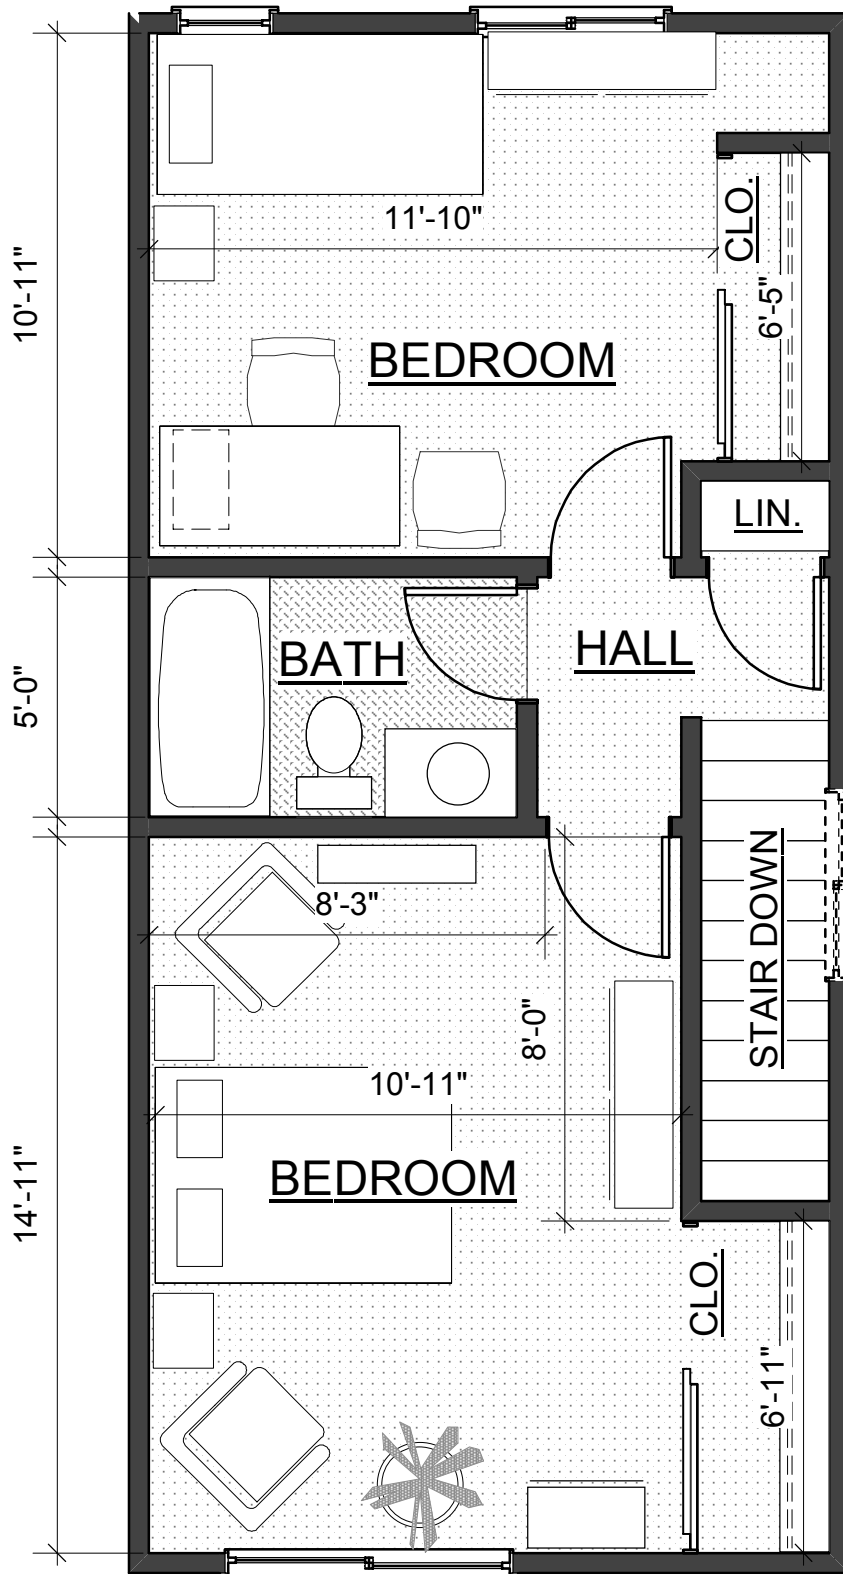

ONE BEDROOM

INTERIOR AREA: 576 FT.
DECK 66 SQ. FT.

ESPERANZA

TWO BEDROOM 1st FLOOR

INTERIOR AREA: 888 SQ. FT.
 1st FLOOR: 420 SQ. FT.
 2nd FLOOR 468 sq. ft

ESPERANZA

TWO BEDROOM 2nd FLOOR

INTERIOR AREA: 888 SQ. FT.
 1st FLOOR: 420 SQ. FT.
 2nd FLOOR 468 sq. ft

ESPERANZA

FIVE BEDROOM 1st FLOOR

INTERIOR AREA: 1,569 SQ. FT.
 1st FLOOR: 845 SQ. FT.
 2nd FLOOR 724 sq. ft

ESPERANZA

FIVE BEDROOM 2nd FLOOR

INTERIOR AREA: 1,569 SQ. FT.

1st FLOOR: 845 SQ. FT.

2nd FLOOR 724 sq. ft

ESPERANZA

ONE BEDROOM MIRROR

INTERIOR AREA: 576 FT.
DECK 66 SQ. FT.

ESPERANZA

REAR YARD

TWO BEDROOM
1st FLOOR
MIRROR

INTERIOR AREA: 888 SQ. FT.
1st FLOOR: 420 SQ. FT.
2nd FLOOR 468 sq. ft

ESPERANZA

ESPERANZA

INTERIOR AREA: 1,354 SQ. FT.
 1st FLOOR: 630 SQ. FT.
 2nd FLOOR 724 sq. ft

FOUR BEDROOM
2nd FLOOR MIRROR *ESPERANZA*