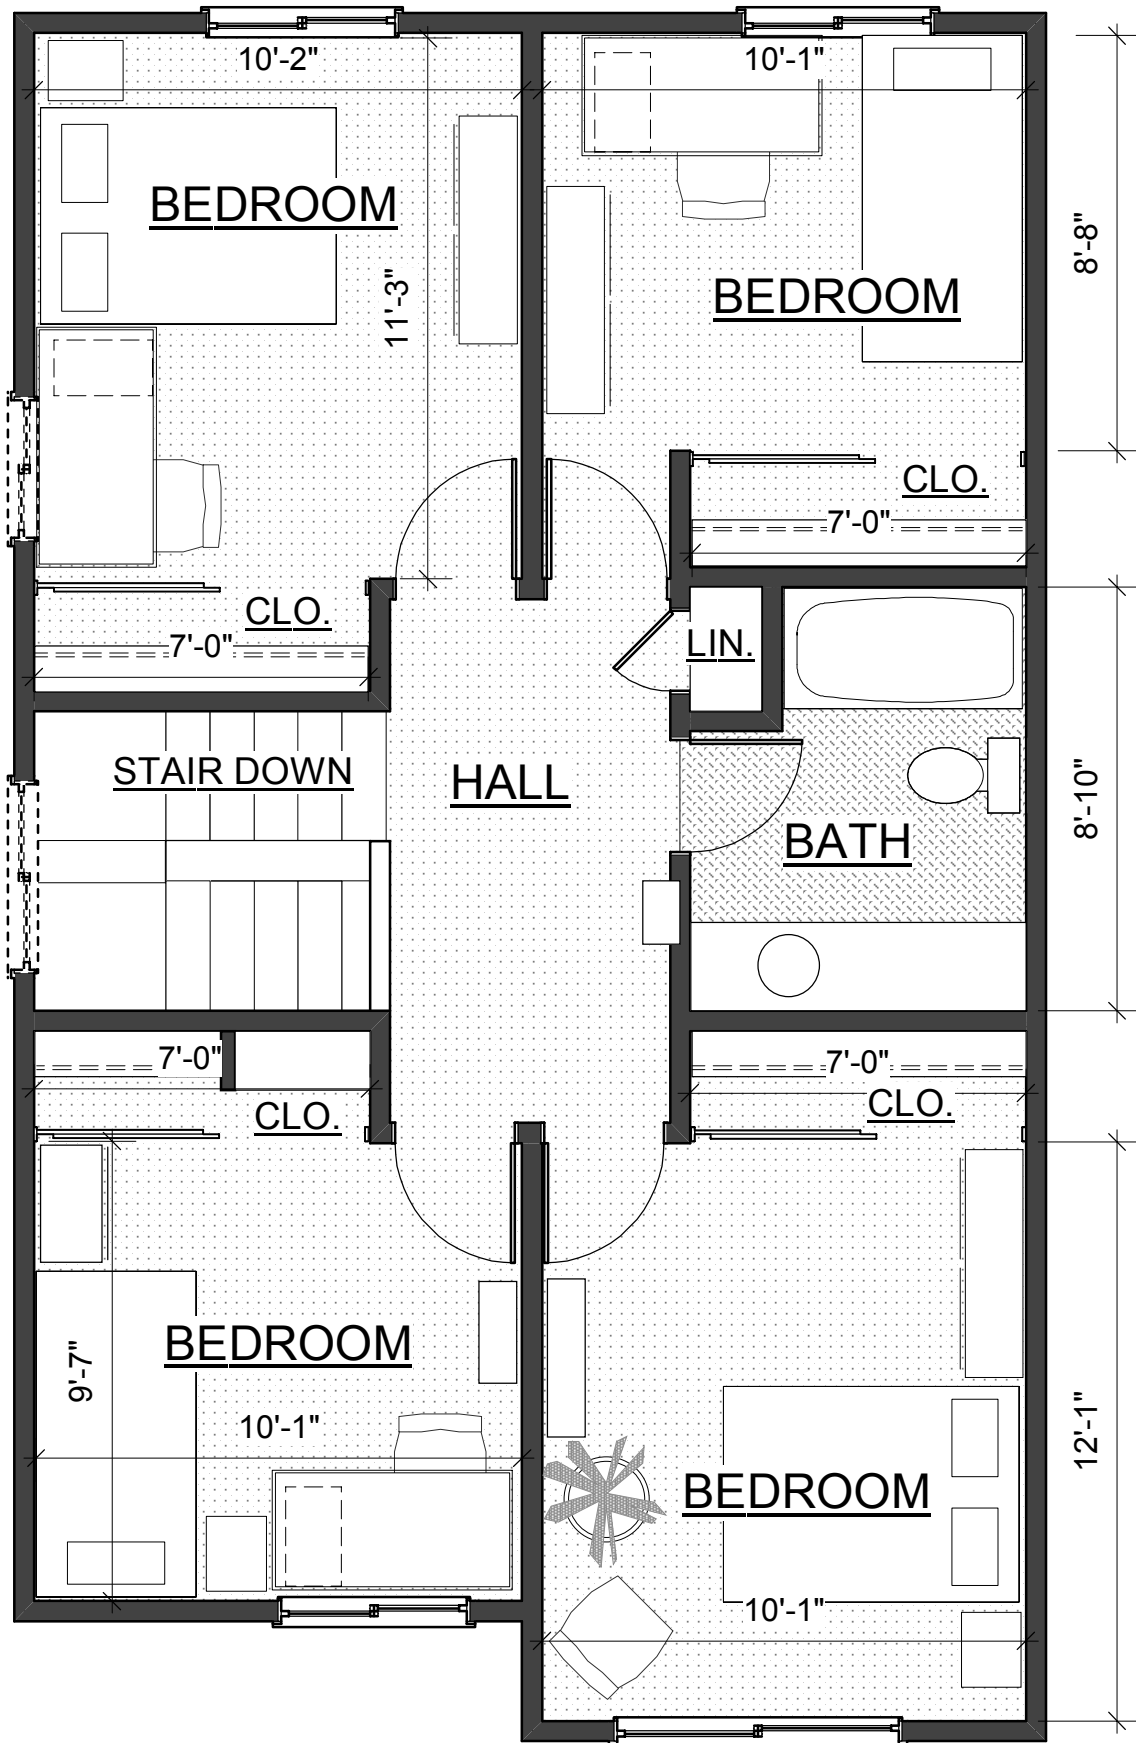

ONE BEDROOM

INTERIOR AREA: 576 FT.
DECK 66 SQ. FT.

ESPERANZA

TWO BEDROOM 1st FLOOR

INTERIOR AREA: 888 SQ. FT.
 1st FLOOR: 420 SQ. FT.
 2nd FLOOR 468 sq. ft

ESPERANZA

TWO BEDROOM 2nd FLOOR

INTERIOR AREA: 888 SQ. FT.
 1st FLOOR: 420 SQ. FT.
 2nd FLOOR 468 sq. ft

ESPERANZA

THREE BEDROOM 1st FLOOR

INTERIOR AREA: 1,084 SQ. FT.
 1st FLOOR: 534 SQ. FT.
 2nd FLOOR 550 sq. ft

ESPERANZA

THREE BEDROOM 2nd FLOOR

INTERIOR AREA: 1,084 SQ. FT.
 1st FLOOR: 534 SQ. FT.
 2nd FLOOR 550 sq. ft

ESPERANZA

FOUR BEDROOM 1st FLOOR

INTERIOR AREA: 1,354 SQ. FT.
 1st FLOOR: 630 SQ. FT.
 2nd FLOOR 724 sq. ft

ESPERANZA

FOUR BEDROOM 2nd FLOOR

INTERIOR AREA: 1,354 SQ. FT.

1st FLOOR: 630 SQ. FT.

2nd FLOOR 724 sq. ft

ESPERANZA

FIVE BEDROOM 1st FLOOR

INTERIOR AREA: 1,569 SQ. FT.
 1st FLOOR: 845 SQ. FT.
 2nd FLOOR 724 sq. ft

ESPERANZA

FIVE BEDROOM 2nd FLOOR

INTERIOR AREA: 1,569 SQ. FT.

1st FLOOR: 845 SQ. FT.

2nd FLOOR 724 sq. ft