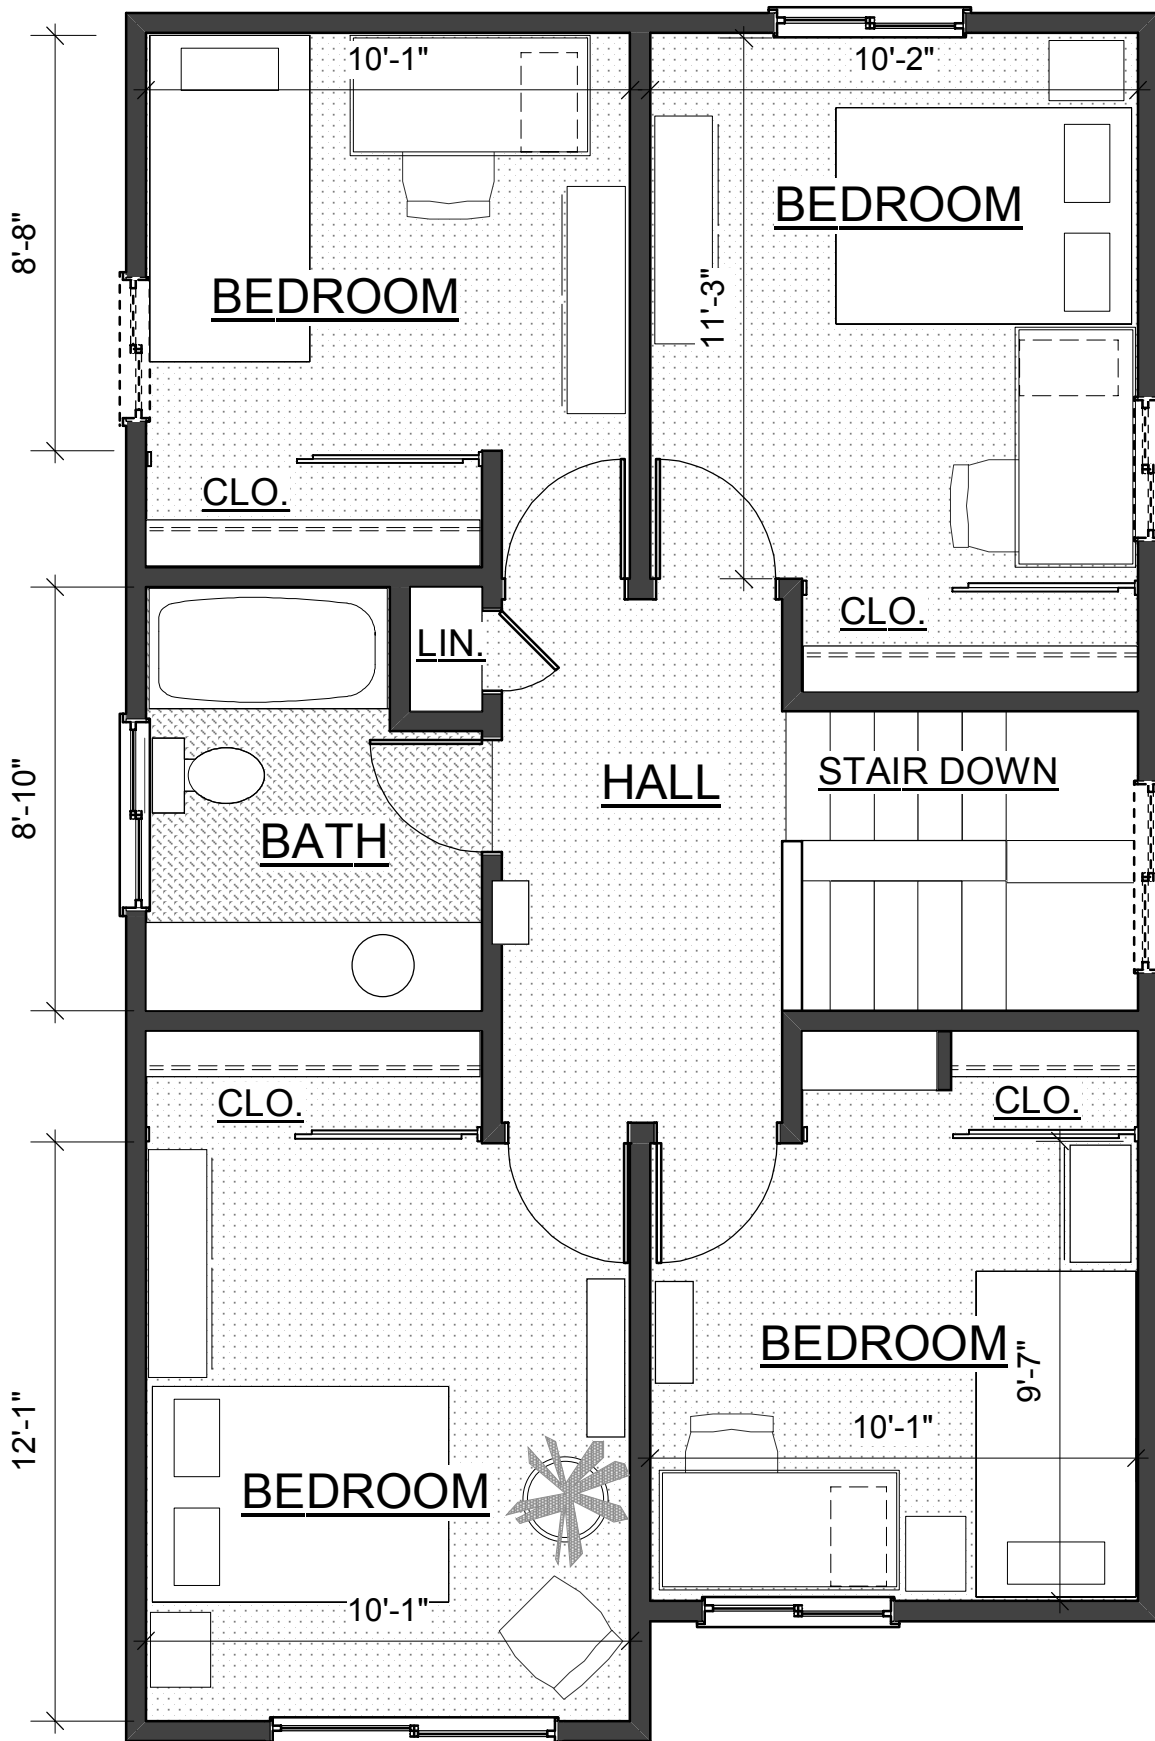

ONE BEDROOM

INTERIOR AREA: 576 FT.
DECK 66 SQ. FT.

ESPERANZA

TWO BEDROOM 1st FLOOR

INTERIOR AREA: 888 SQ. FT.
 1st FLOOR: 420 SQ. FT.
 2nd FLOOR 468 sq. ft

ESPERANZA

TWO BEDROOM 2nd FLOOR

INTERIOR AREA: 888 SQ. FT.
 1st FLOOR: 420 SQ. FT.
 2nd FLOOR 468 sq. ft

ESPERANZA

THREE BEDROOM 1st FLOOR

INTERIOR AREA: 1,084 SQ. FT.
 1st FLOOR: 534 SQ. FT.
 2nd FLOOR 550 sq. ft

ESPERANZA

THREE BEDROOM 2nd FLOOR

INTERIOR AREA: 1,084 SQ. FT.
 1st FLOOR: 534 SQ. FT.
 2nd FLOOR 550 sq. ft

ESPERANZA

FOUR BEDROOM 1st FLOOR

INTERIOR AREA: 1,354 SQ. FT.
 1st FLOOR: 630 SQ. FT.
 2nd FLOOR 724 sq. ft

ESPERANZA

FOUR BEDROOM 2nd FLOOR

INTERIOR AREA: 1,354 SQ. FT.

1st FLOOR: 630 SQ. FT.

2nd FLOOR 724 sq. ft

ESPERANZA

FIVE BEDROOM 1st FLOOR

INTERIOR AREA: 1,569 SQ. FT.
 1st FLOOR: 845 SQ. FT.
 2nd FLOOR 724 sq. ft

ESPERANZA

FIVE BEDROOM 2nd FLOOR

INTERIOR AREA: 1,569 SQ. FT.

1st FLOOR: 845 SQ. FT.

2nd FLOOR 724 sq. ft