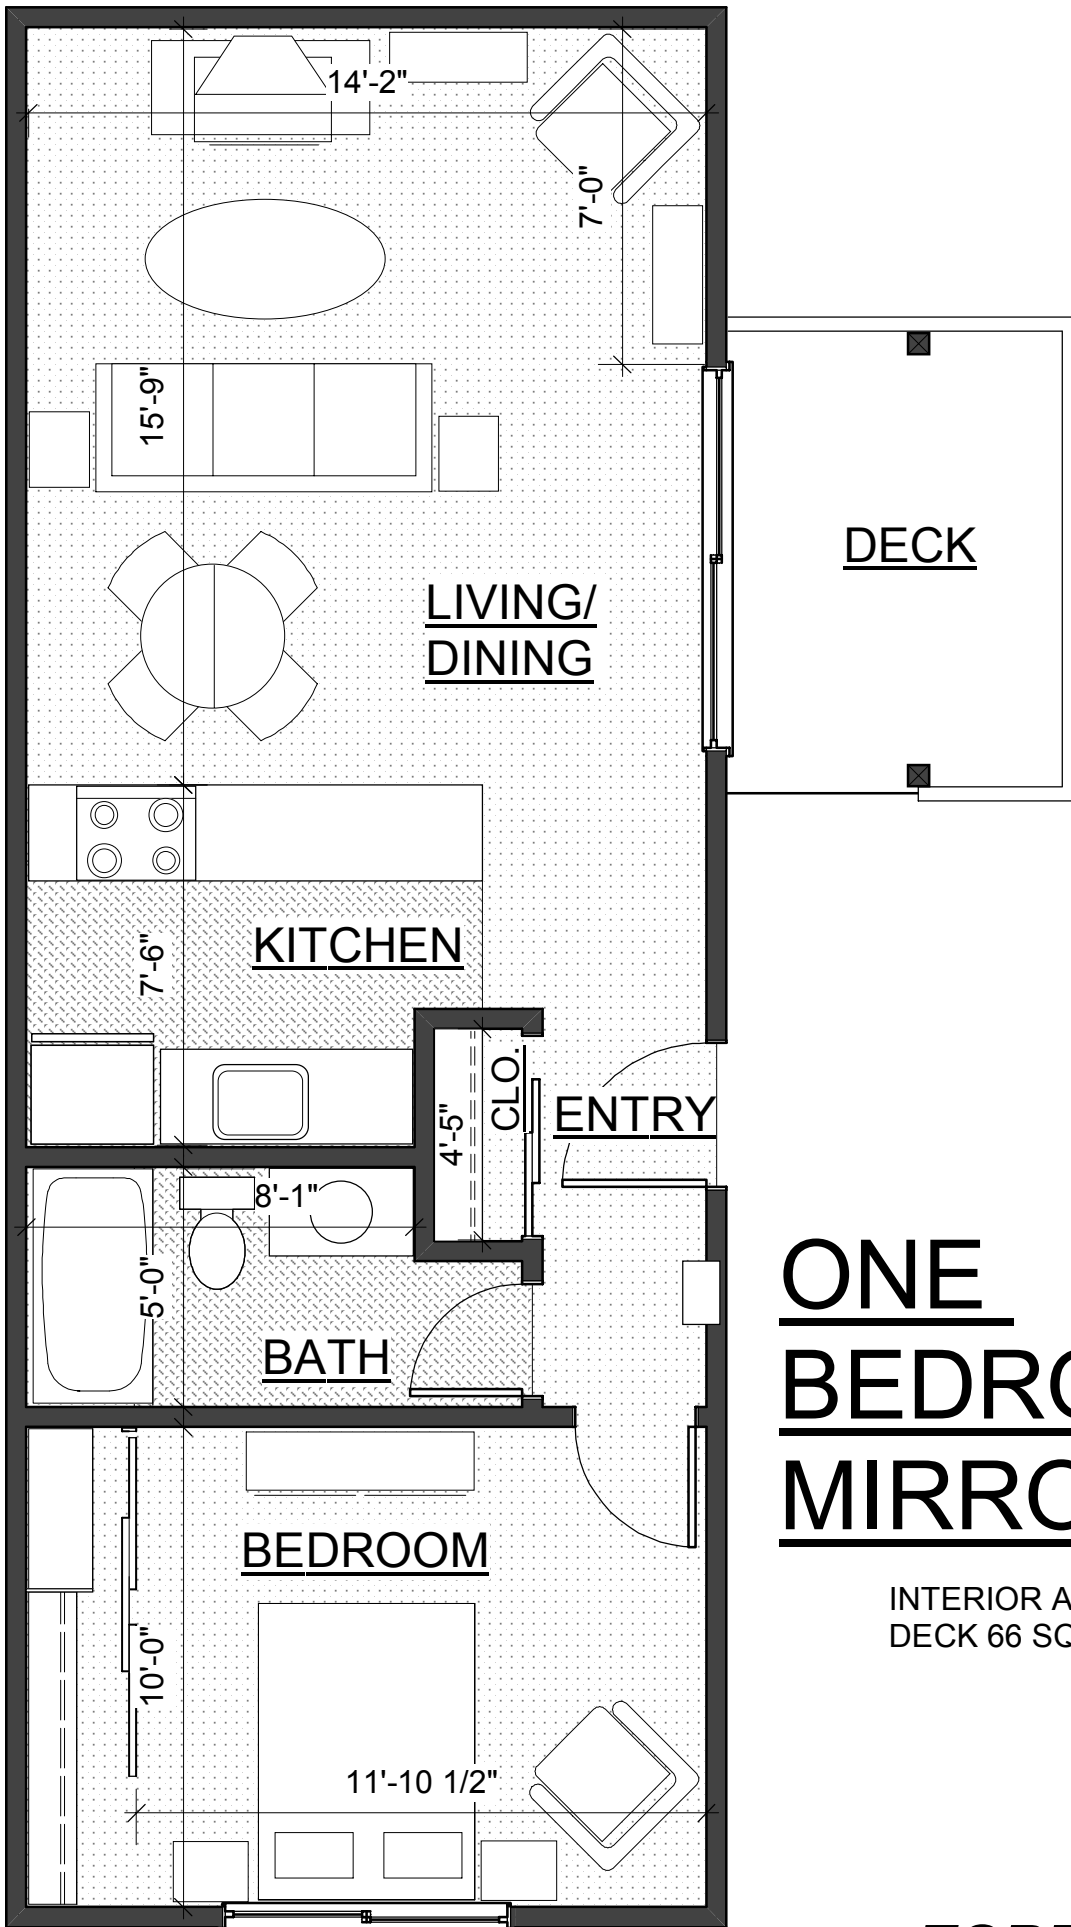

ONE BEDROOM

INTERIOR AREA: 576 FT.
DECK 66 SQ. FT.

ESPERANZA

TWO BEDROOM 1st FLOOR

INTERIOR AREA: 888 SQ. FT.
 1st FLOOR: 420 SQ. FT.
 2nd FLOOR 468 sq. ft

ESPERANZA

TWO BEDROOM 2nd FLOOR

INTERIOR AREA: 888 SQ. FT.
 1st FLOOR: 420 SQ. FT.
 2nd FLOOR 468 sq. ft

ESPERANZA

FOUR BEDROOM 1st FLOOR

INTERIOR AREA: 1,354 SQ. FT.
 1st FLOOR: 630 SQ. FT.
 2nd FLOOR 724 sq. ft

ESPERANZA

FOUR BEDROOM 2nd FLOOR

INTERIOR AREA: 1,354 SQ. FT.

1st FLOOR: 630 SQ. FT.

2nd FLOOR 724 sq. ft

ESPERANZA

FIVE BEDROOM 1st FLOOR

INTERIOR AREA: 1,569 SQ. FT.
 1st FLOOR: 845 SQ. FT.
 2nd FLOOR 724 sq. ft

ESPERANZA

FIVE BEDROOM 2nd FLOOR

INTERIOR AREA: 1,569 SQ. FT.

1st FLOOR: 845 SQ. FT.

2nd FLOOR 724 sq. ft

ESPERANZA

ONE BEDROOM MIRROR

INTERIOR AREA: 576 FT.
DECK 66 SQ. FT.

ESPERANZA

REAR YARD

TWO BEDROOM
1st FLOOR
MIRROR

INTERIOR AREA: 888 SQ. FT.
1st FLOOR: 420 SQ. FT.
2nd FLOOR 468 sq. ft

ESPERANZA