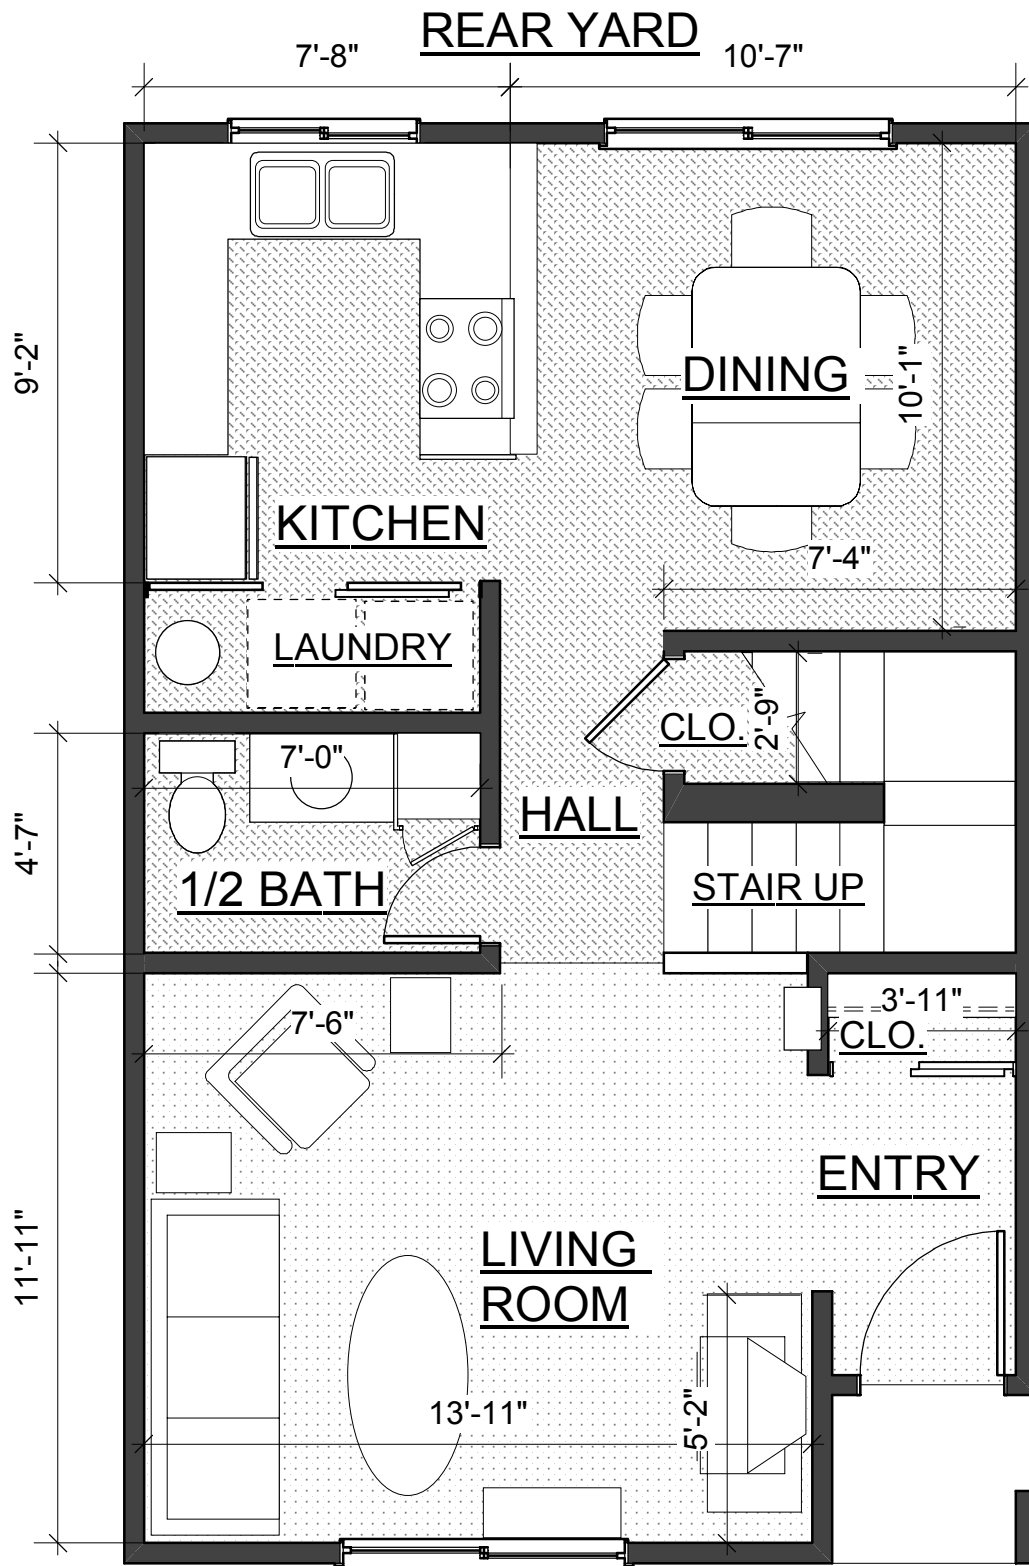

THREE BEDROOM
1st FLOOR
MIRROR

INTERIOR AREA: 1,084 SQ. FT.
1st FLOOR: 534 SQ. FT.
2nd FLOOR 550 sq. ft

ESPERANZA