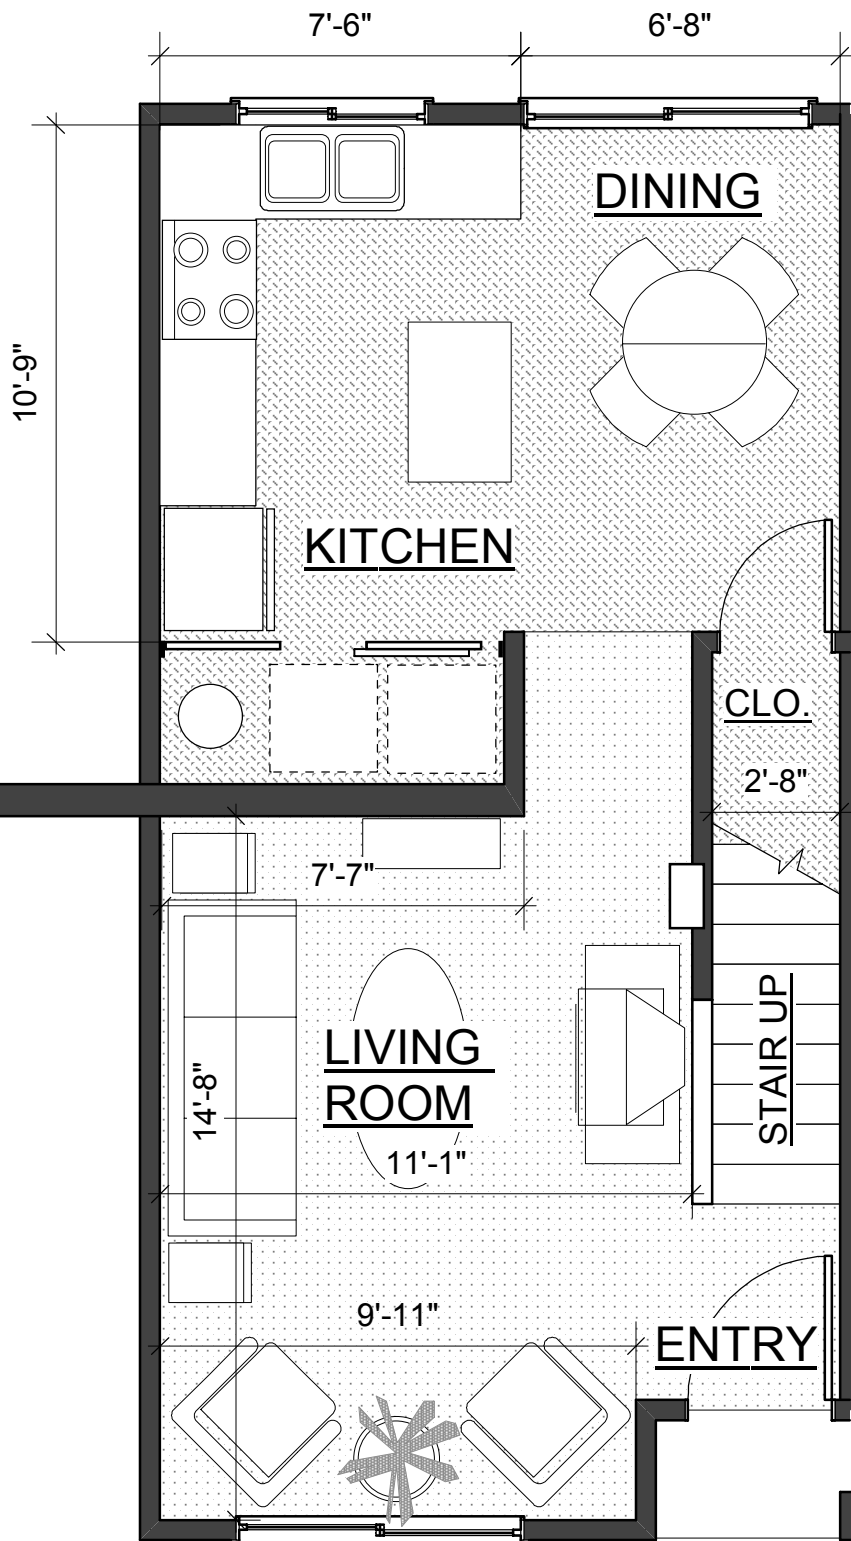

ONE BEDROOM

INTERIOR AREA: 576 FT.
DECK 66 SQ. FT.

ESPERANZA

TWO BEDROOM 1st FLOOR

INTERIOR AREA: 888 SQ. FT.
 1st FLOOR: 420 SQ. FT.
 2nd FLOOR 468 sq. ft

ESPERANZA

TWO BEDROOM 2nd FLOOR

INTERIOR AREA: 888 SQ. FT.
 1st FLOOR: 420 SQ. FT.
 2nd FLOOR 468 sq. ft

ESPERANZA

FIVE BEDROOM 1st FLOOR

INTERIOR AREA: 1,569 SQ. FT.
 1st FLOOR: 845 SQ. FT.
 2nd FLOOR 724 sq. ft

ESPERANZA

FIVE BEDROOM 2nd FLOOR

INTERIOR AREA: 1,569 SQ. FT.

1st FLOOR: 845 SQ. FT.

2nd FLOOR 724 sq. ft

ESPERANZA

ONE BEDROOM MIRROR

INTERIOR AREA: 576 FT.
DECK 66 SQ. FT.

ESPERANZA

REAR YARD

TWO BEDROOM
1st FLOOR
MIRROR

INTERIOR AREA: 888 SQ. FT.
1st FLOOR: 420 SQ. FT.
2nd FLOOR 468 sq. ft

ESPERANZA

ESPERANZA

INTERIOR AREA: 1,354 SQ. FT.
 1st FLOOR: 630 SQ. FT.
 2nd FLOOR 724 sq. ft

FOUR BEDROOM
2nd FLOOR MIRROR *ESPERANZA*