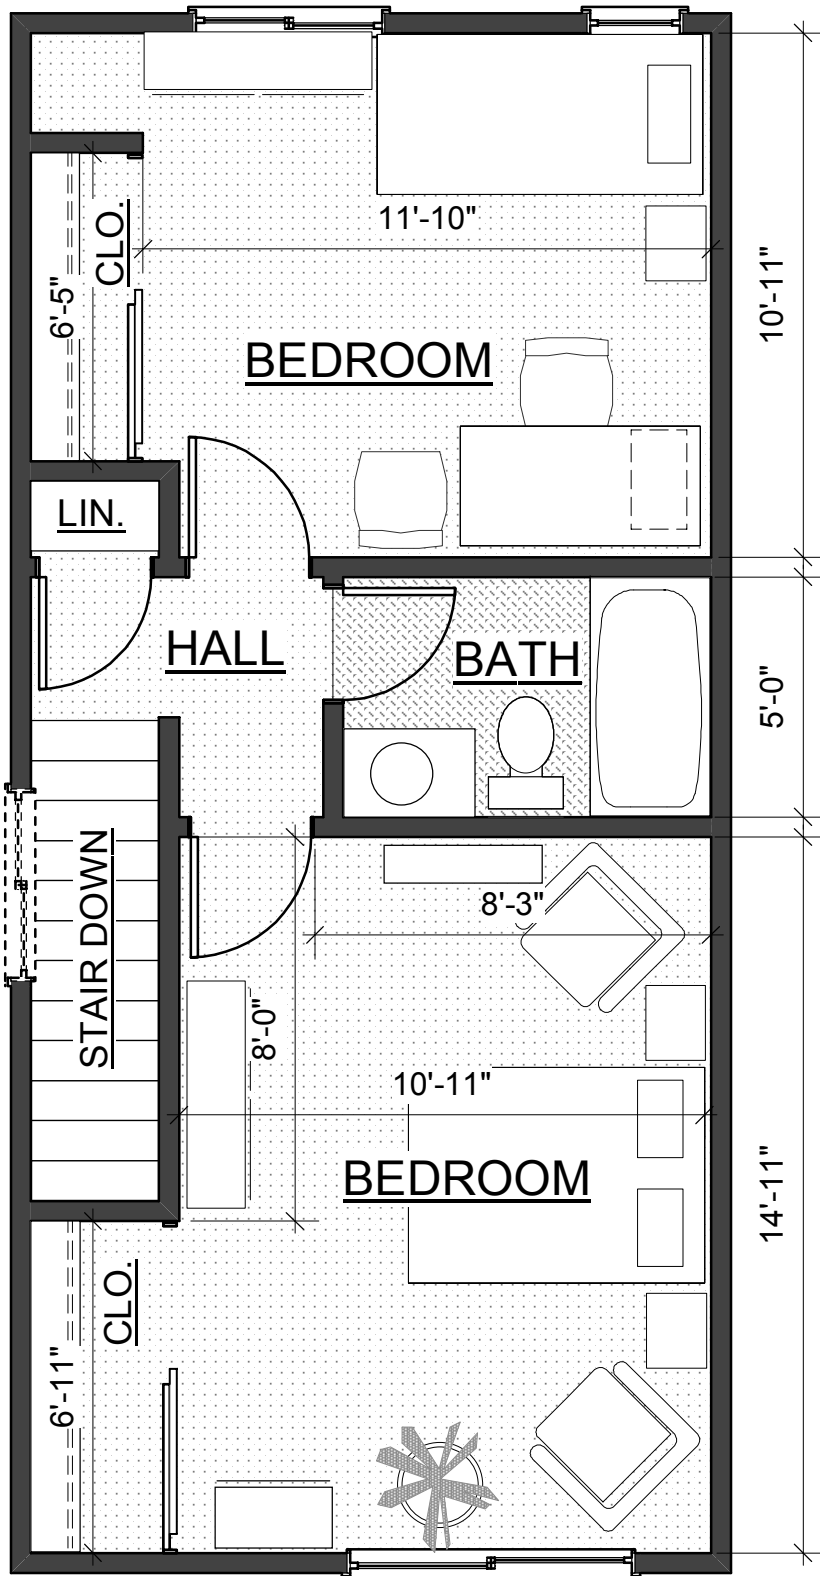

ONE BEDROOM

INTERIOR AREA: 576 FT.
DECK 66 SQ. FT.

ESPERANZA

TWO BEDROOM 1st FLOOR

INTERIOR AREA: 888 SQ. FT.
 1st FLOOR: 420 SQ. FT.
 2nd FLOOR 468 sq. ft

ESPERANZA

TWO BEDROOM 2nd FLOOR

INTERIOR AREA: 888 SQ. FT.
 1st FLOOR: 420 SQ. FT.
 2nd FLOOR 468 sq. ft

ESPERANZA

THREE BEDROOM 1st FLOOR

INTERIOR AREA: 1,084 SQ. FT.
 1st FLOOR: 534 SQ. FT.
 2nd FLOOR 550 sq. ft

ESPERANZA

THREE BEDROOM 2nd FLOOR

INTERIOR AREA: 1,084 SQ. FT.
 1st FLOOR: 534 SQ. FT.
 2nd FLOOR 550 sq. ft

ESPERANZA

FOUR BEDROOM 1st FLOOR

INTERIOR AREA: 1,354 SQ. FT.
 1st FLOOR: 630 SQ. FT.
 2nd FLOOR 724 sq. ft

ESPERANZA

FOUR BEDROOM 2nd FLOOR

INTERIOR AREA: 1,354 SQ. FT.

1st FLOOR: 630 SQ. FT.

2nd FLOOR 724 sq. ft

ESPERANZA

FIVE BEDROOM 1st FLOOR

INTERIOR AREA: 1,569 SQ. FT.
 1st FLOOR: 845 SQ. FT.
 2nd FLOOR 724 sq. ft

ESPERANZA

FIVE BEDROOM 2nd FLOOR

INTERIOR AREA: 1,569 SQ. FT.

1st FLOOR: 845 SQ. FT.

2nd FLOOR 724 sq. ft