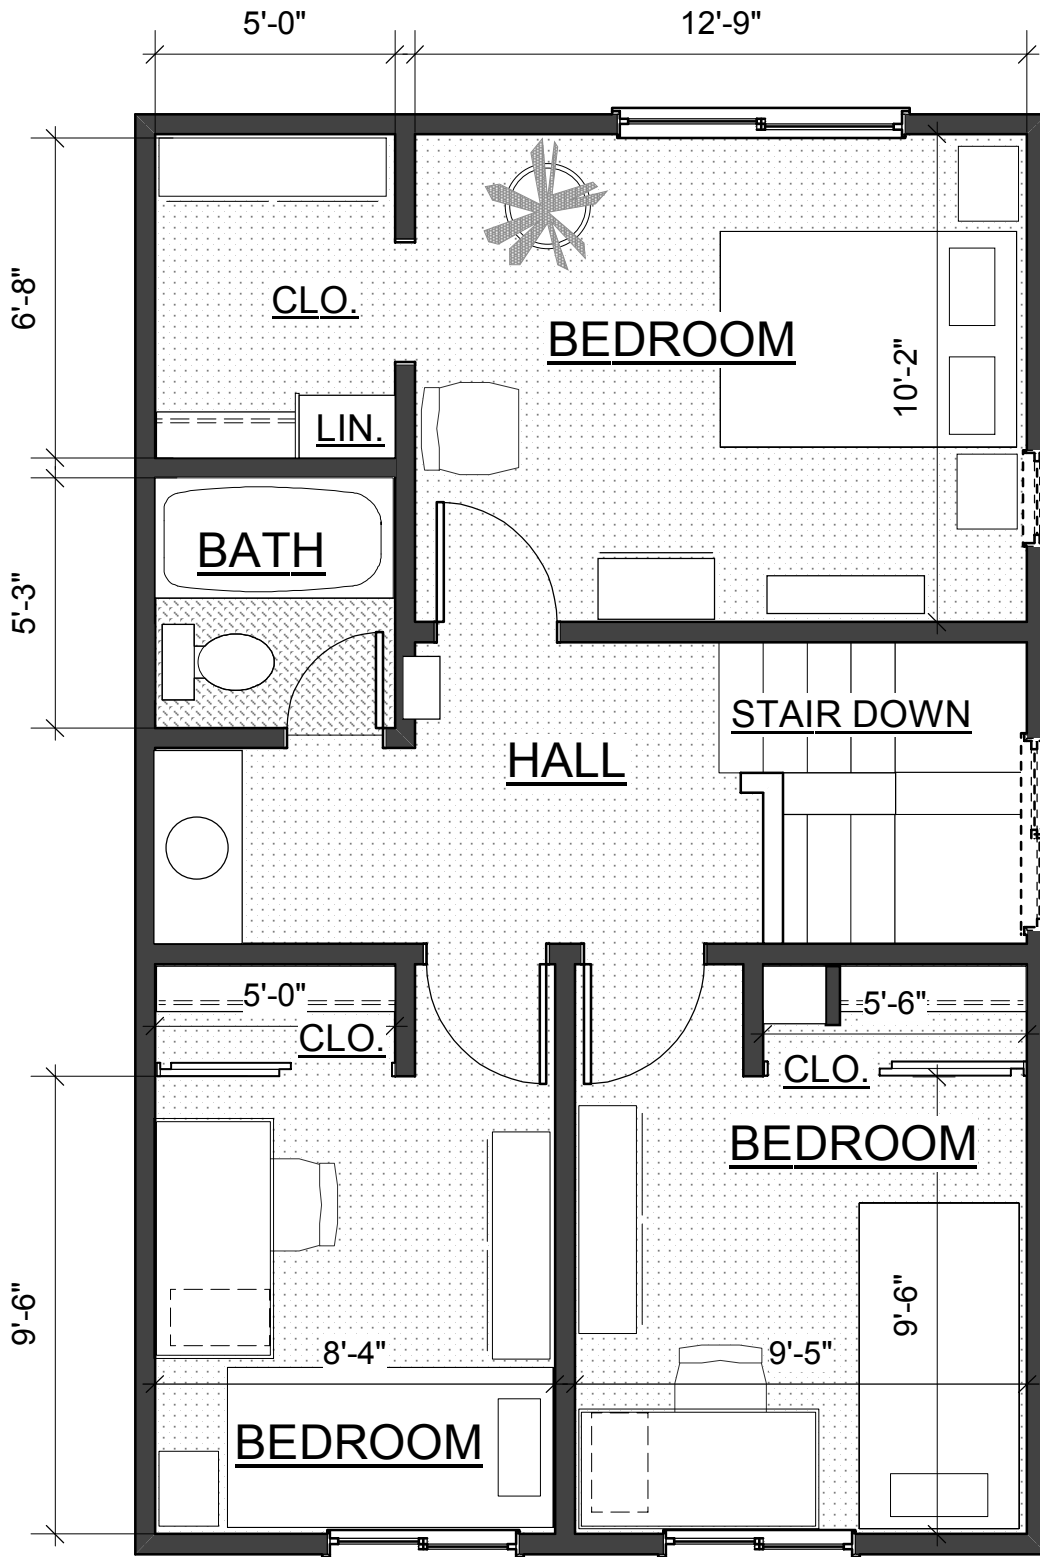

ONE BEDROOM

INTERIOR AREA: 576 FT.
DECK 66 SQ. FT.

ESPERANZA

TWO BEDROOM 1st FLOOR

INTERIOR AREA: 888 SQ. FT.
 1st FLOOR: 420 SQ. FT.
 2nd FLOOR 468 sq. ft

ESPERANZA

TWO BEDROOM 2nd FLOOR

INTERIOR AREA: 888 SQ. FT.
 1st FLOOR: 420 SQ. FT.
 2nd FLOOR 468 sq. ft

TWO BEDROOM

2nd FLOOR

MIRROR

INTERIOR AREA: 888 SQ. FT.
 1st FLOOR: 420 SQ. FT.
 2nd FLOOR 468 sq. ft

ESPERANZA

THREE BEDROOM
1st FLOOR
MIRROR

INTERIOR AREA: 1,084 SQ. FT.
 1st FLOOR: 534 SQ. FT.
 2nd FLOOR 550 sq. ft

ESPERANZA

THREE BEDROOM
2nd FLOOR
MIRROR

INTERIOR AREA: 1,084 SQ. FT.
 1st FLOOR: 534 SQ. FT.
 2nd FLOOR 550 sq. ft

ESPERANZA

FOUR BEDROOM

1st FLOOR

MIRROR

INTERIOR AREA: 1,354 SQ. FT.
 1st FLOOR: 630 SQ. FT.
 2nd FLOOR 724 sq. ft

ESPERANZA

INTERIOR AREA: 1,354 SQ. FT.
 1st FLOOR: 630 SQ. FT.
 2nd FLOOR 724 sq. ft

FOUR BEDROOM
2nd FLOOR MIRROR *ESPERANZA*