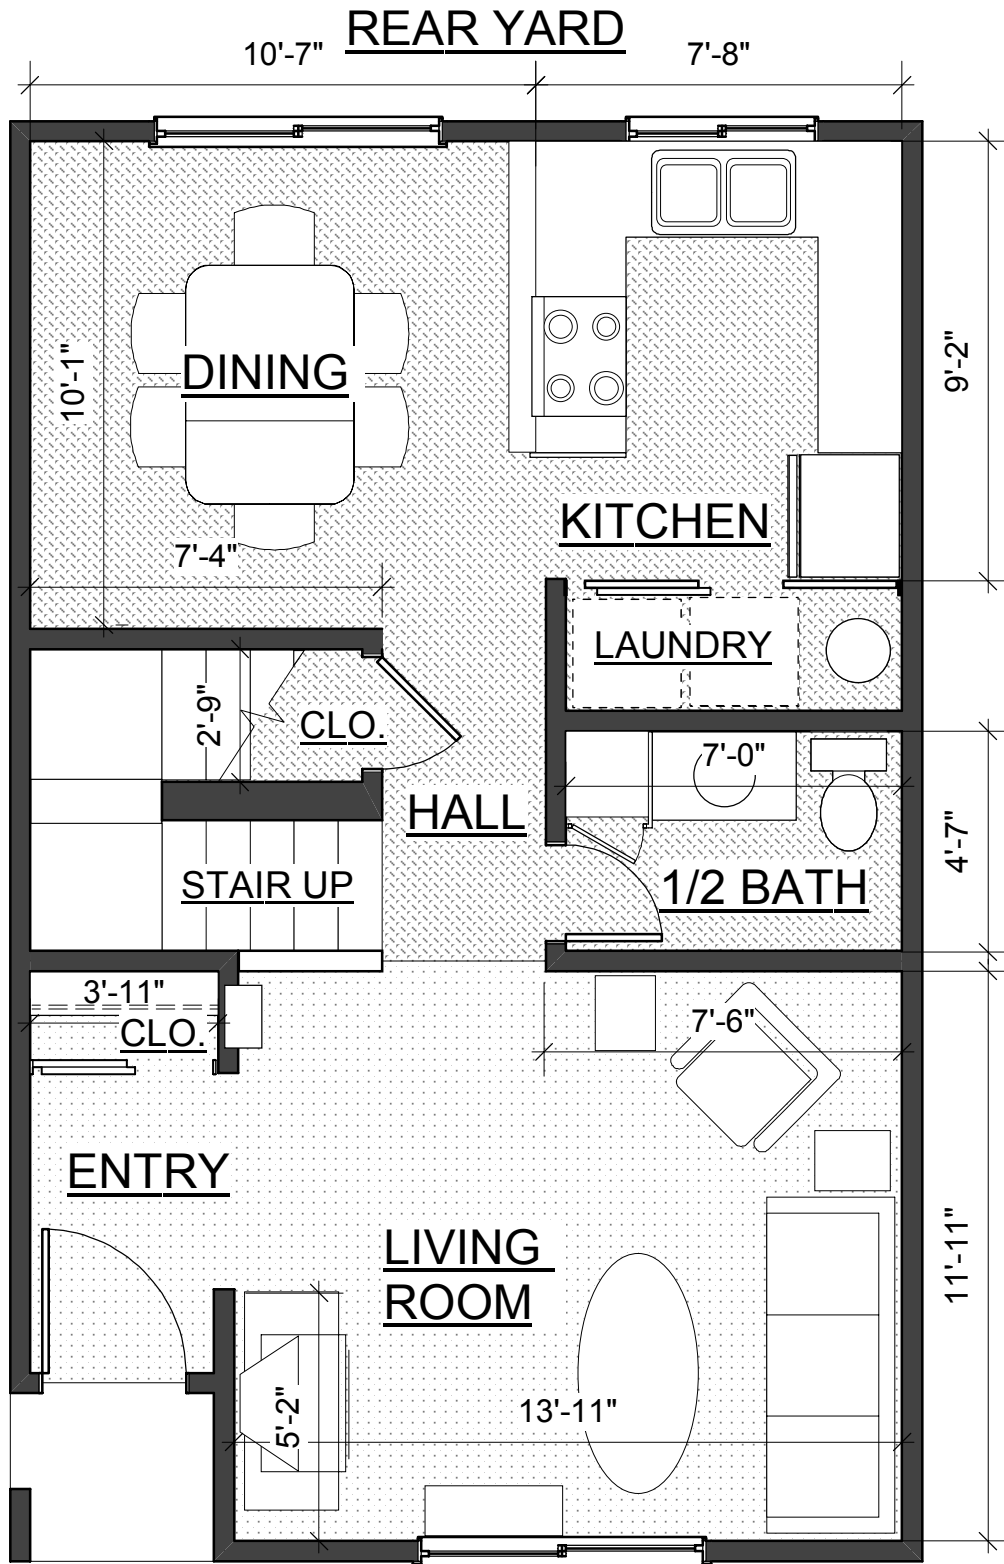

ONE BEDROOM

INTERIOR AREA: 576 FT.
DECK 66 SQ. FT.

ESPERANZA

TWO BEDROOM 1st FLOOR

INTERIOR AREA: 888 SQ. FT.
 1st FLOOR: 420 SQ. FT.
 2nd FLOOR 468 sq. ft

ESPERANZA

TWO BEDROOM 2nd FLOOR

INTERIOR AREA: 888 SQ. FT.
 1st FLOOR: 420 SQ. FT.
 2nd FLOOR 468 sq. ft

ESPERANZA

THREE BEDROOM 1st FLOOR

INTERIOR AREA: 1,084 SQ. FT.
 1st FLOOR: 534 SQ. FT.
 2nd FLOOR 550 sq. ft

ESPERANZA

THREE BEDROOM 2nd FLOOR

INTERIOR AREA: 1,084 SQ. FT.
 1st FLOOR: 534 SQ. FT.
 2nd FLOOR 550 sq. ft

ESPERANZA

FOUR BEDROOM 1st FLOOR

INTERIOR AREA: 1,354 SQ. FT.
 1st FLOOR: 630 SQ. FT.
 2nd FLOOR 724 sq. ft

ESPERANZA

FOUR BEDROOM 2nd FLOOR

INTERIOR AREA: 1,354 SQ. FT.

1st FLOOR: 630 SQ. FT.

2nd FLOOR 724 sq. ft

ESPERANZA

FIVE BEDROOM 1st FLOOR

INTERIOR AREA: 1,569 SQ. FT.
 1st FLOOR: 845 SQ. FT.
 2nd FLOOR 724 sq. ft

ESPERANZA

FIVE BEDROOM 2nd FLOOR

INTERIOR AREA: 1,569 SQ. FT.

1st FLOOR: 845 SQ. FT.

2nd FLOOR 724 sq. ft